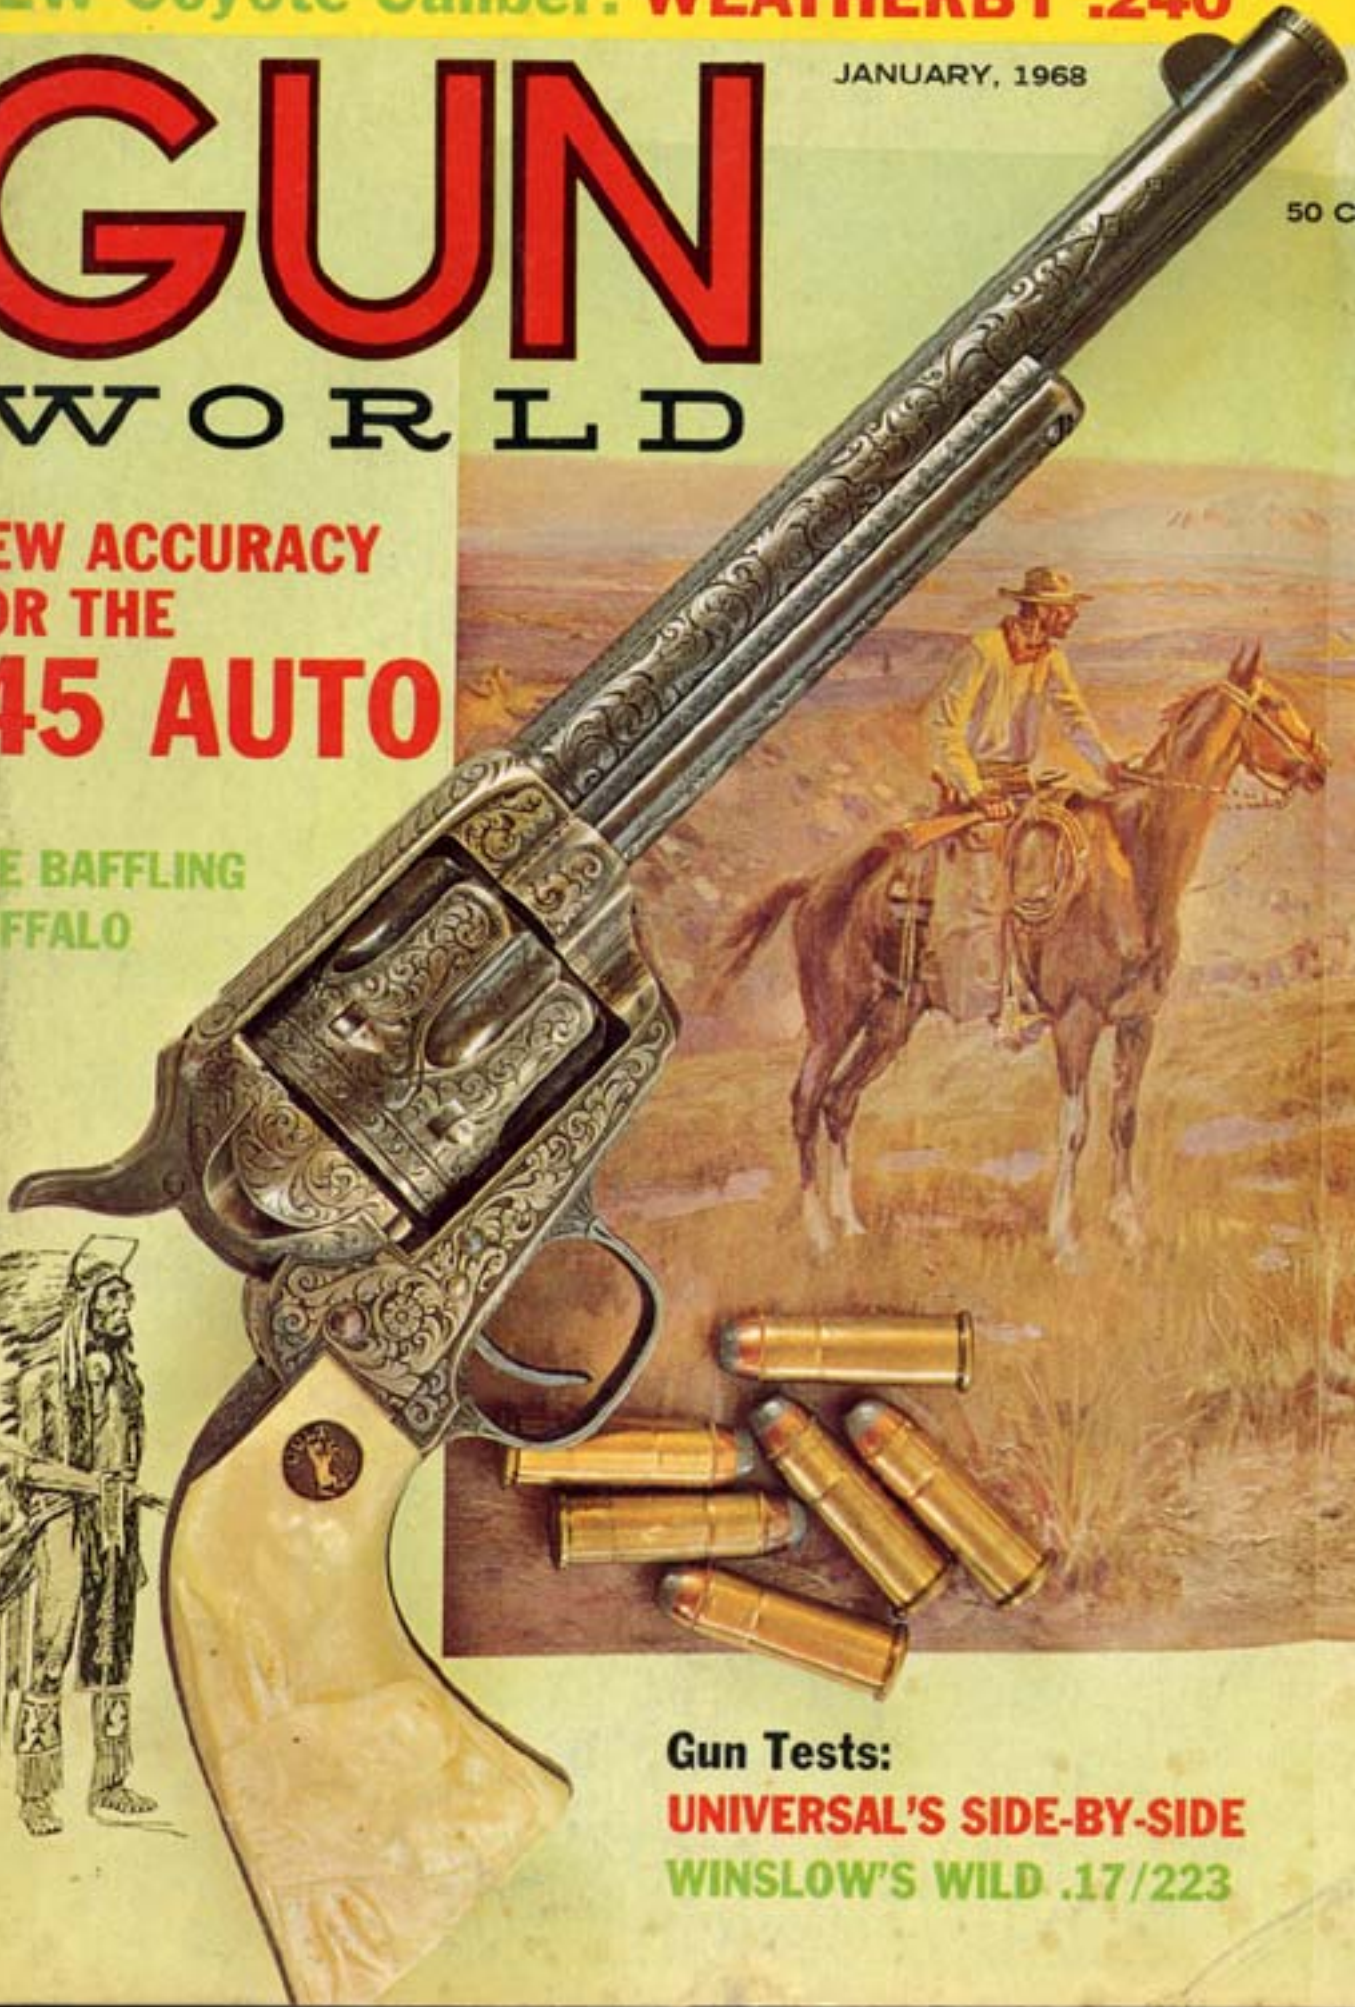

NEW Coyote Caliber: **WEATHERBY .240**

ICD

JANUARY, 1968

50 CENTS

GUN

WORLD

**NEW ACCURACY
FOR THE
.45 AUTO**

**THE BAFFLING
BUFFALO**

Gun Tests:
UNIVERSAL'S SIDE-BY-SIDE
WINSLOW'S WILD .17/223